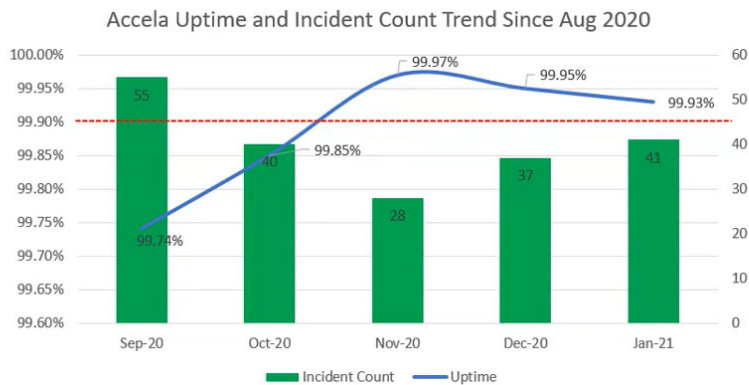

PERFORMANCE – Median and 90th Percentile Page Load Times

Median and pc90 Initial Loading Time

- Getting good telemetry on end-user performance: Page Load Times from Real User Monitoring (RUM)
- PLTs since early Jan 770ms Median, 2.46sec pc90 – **across all Accela Civic Platform Page Loads**
- Monitoring trend and alerting as needed

UPTIME METRICS (since Azure Migration Aug 2020)

- Trending to beat Three-and-a-half Nines (99.95%)
- Lower impact incidents since fixes and improvements in Azure